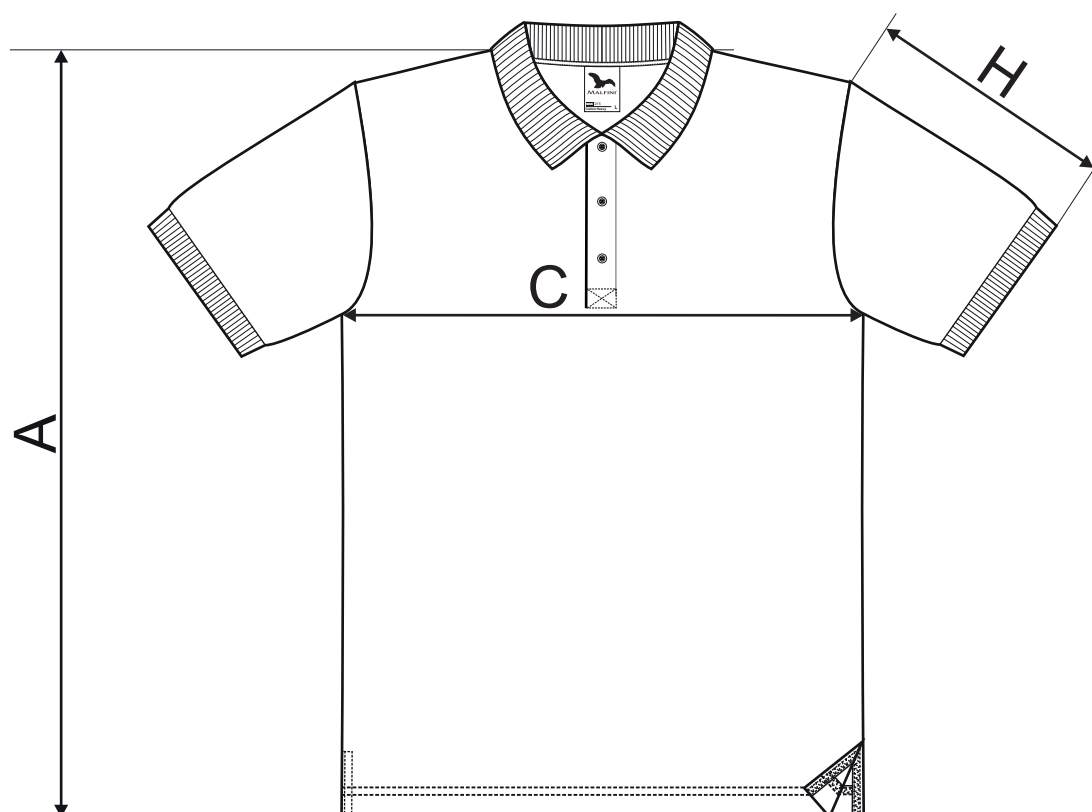

## SIZE SPECIFICATION [cm]

**NEW**

size	S	M	L	XL	2XL	3XL
A	71	73,5	76	78,5	81	83,5
C	46	50	54	58	63	69
H	22	23	24	25	26	27

## SIZE SPECIFICATION [cm]

**ORIGINAL**

size	S	M	L	XL	2XL	3XL
A	69	73	77	80	82	83
C	48	52	55	58	61	65
H	18	22	24	26	28	29

All size specifications listed are in cm. Accepted tolerance of up to ± 5%.

Barva 12 / Colour 12: